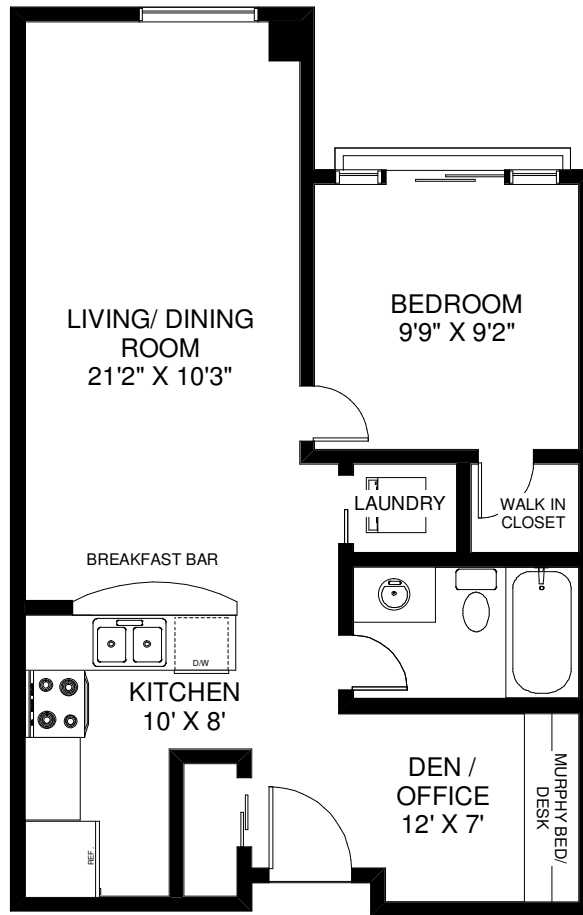

313 RICHMOND STREET EAST UNIT #451

APPROXIMATELY 625 SQ FT

Note: Measurements & Calculations are approximate. Provided as a guideline only.