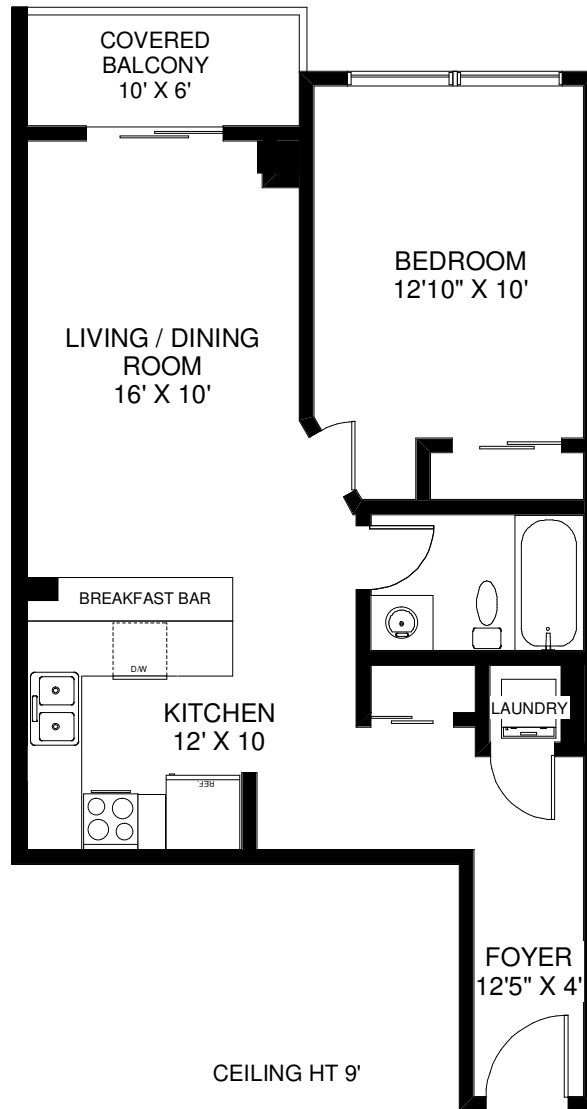

# 628 FLEET STREET UNIT #1601

APPROXIMATELY 650 SQ FT

Note: Measurements & Calculations are approximate. Provided as a guideline only.